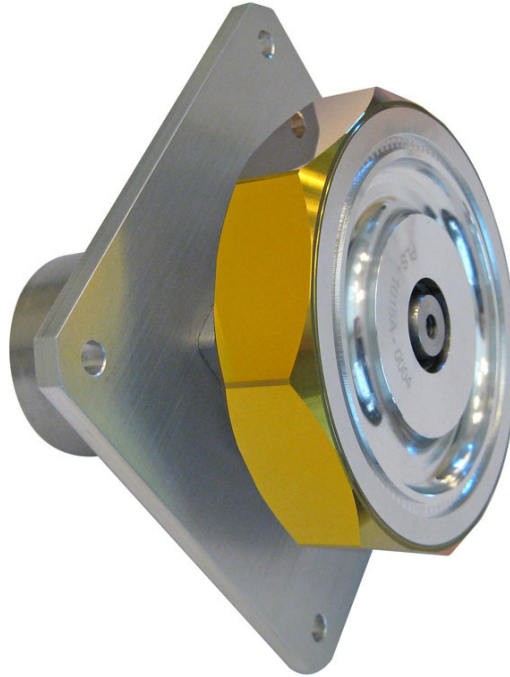

## **DOVE™ Polygon Scanner - 15mm Aperture @ 8K RPM**

### **Multi-Kilowatt Laser Damage Threshold!**

**DOVE™** is an intermediate size polygon laser scanner with a top speed of 8,000 RPM. Polygon scanners produce a linear scan speed of up to hundreds of meters per second which can be >10x galvanometer speed. The 15 mm aperture is suitable for material processing at >5KW as well as LIDAR, inspection, imaging and other high-speed raster scanning applications. The Sapphire protected gold coating is especially durable.

## **DOVE™ SPECIFICATIONS**

Speed: 1,000 – 8,000 RPM  
Speed control: TTL Ext freq reference  
& internal reference (not infinitely variable)  
Rotation: CW standard  
Facet Flatness:  $\lambda/6$  @ 633 nm per inch  
Surface Roughness: < 70Å RMS  
Surface quality: 60/40  
Dynamic track: < 45 arc sec  
Facet-Facet: < 5 arc sec total  
Facet-Datum < 10 arc sec total  
Jitter: < 0.02%  
Speed stability: < 0.02%  
Bearing: Ball bearing  
Operating attitude: Any  
Supply Voltage: 24 VDC  
Max Current: < 3.0 A  
Time to speed: < 60 sec  
Motor-Controller cable: 300 mm

Controller Power-I/O cable: 500 mm  
Controller: 80 W x 130 L x 40 H mm  
Start/Stop control: TTL  
Speed sync signal: TTL  
Shipping & Storage: -20C to +70C  
Operating: 15C to 45C, 10-80% RH  
Facets: 8  
Coating: Sapphire protected AU for IR  
Scan angle: up to  $\approx$  50 degrees  
(depending on spot size and beam feed angle)  
Scan Rate: 133 to 1067 Hz  
Inscribed Diameter: 4.00" (101.6 mm)  
Mirror thickness: 0.90" (22.86 mm) at center  
Laser Damage Threshold >5KW  
Facet clear aperture: 1.57" x 0.59"  
(39.9 x 15.0 mm)