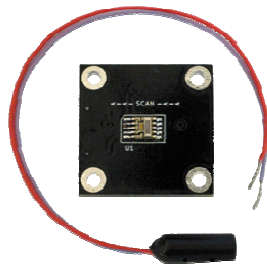

DOVE™ SPECIFICATIONS

Speed: 1,000 – 8,000 RPM
Speed control: TTL Ext freq reference
& internal reference (not infinitely variable)
Rotation: CW standard
Facet Flatness: $\lambda/6$ @ 633 nm per inch
Surface Roughness: < 70Å RMS
Surface quality: 60/40
Dynamic track: < 45 arc sec
Facet-Facet: < 5 arc sec total
Facet-Datum < 10 arc sec total
Jitter: < 0.02%
Speed stability: < 0.02%
Bearing: Ball bearing
Operating attitude: Any
Supply Voltage: 24 VDC
Max Current: < 3.0 A
Time to speed: < 60 sec
Motor-Controller cable: 300 mm

Controller Power-I/O cable: 500 mm
Controller: 80 W x 130 L x 40 H mm
Start/Stop control: TTL
Speed sync signal: TTL
Shipping & Storage: -20C to +70C
Operating: 15C to 45C, 10-80% RH
Facets: 8
Coating: Sapphire protected AU for IR
Scan angle: up to $\approx$ 50 degrees
(depending on spot size and beam feed angle)
Scan Rate: 133 to 1067 Hz
Inscribed Diameter: 4.00" (101.6 mm)
Mirror thickness: 0.90" (22.86 mm) at center
Laser Damage Threshold >5KW
Facet clear aperture: 1.57" x 0.59"
(39.9 x 15.0 mm)

OPTIONAL START OF SCAN DETECTION

Mini-SOS Detection Kit