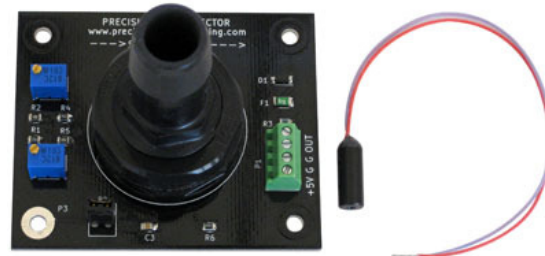

Universal SOS Detection Kit